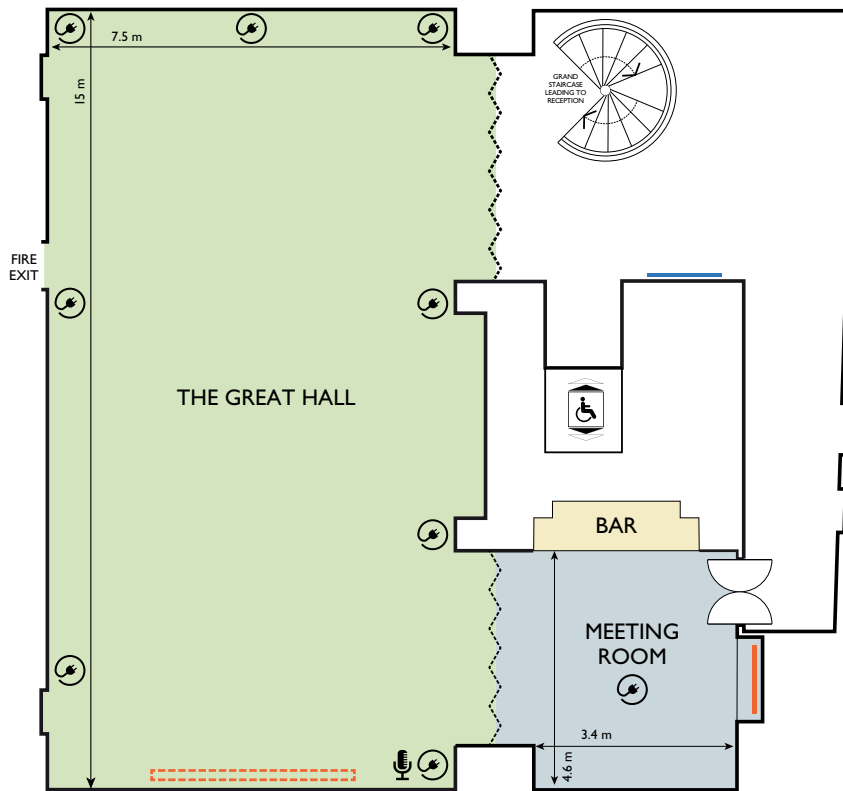

## GROUND FLOOR

# LOWER FLOOR

## LEGEND

-  MICROPHONE SOCKET
  -  POWER POINT/FLOOR BOX
  -  WI-FI ACCESS ALL AREAS
  -  DDA LIFT
  -  DIGITAL SIGNAGE SCREEN
  -  LCD SCREEN - WITH WIRELESS CONNECTION
  -  DROP PROJECTION SCREEN / PROJECTOR
  -  SLIDING WALL / DOOR - ACOUSTIC RATED
- CEILING HEIGHT  
2650 - 2800 mm

## ROOM CAPACITIES

Floor	Room									Reception	Exhibitions
GROUND FLOOR	Reception	N/A	N/A	N/A	N/A	N/A	N/A	N/A	N/A	120	Please enquire for capacities
	Court Room	32	N/A	12	40	24	32	20	20	46	
	Court Room 1	16	N/A	N/A	20	18	16	10	10	23	
	Court Room 2	16	N/A	N/A	20	18	16	10	10	23	
LOWER FLOOR	The Great Hall	40	60	60	160	65	122	100	80	160	
	Meeting Room	16	N/A	N/A	16	N/A	N/A	N/A	20	N/A	