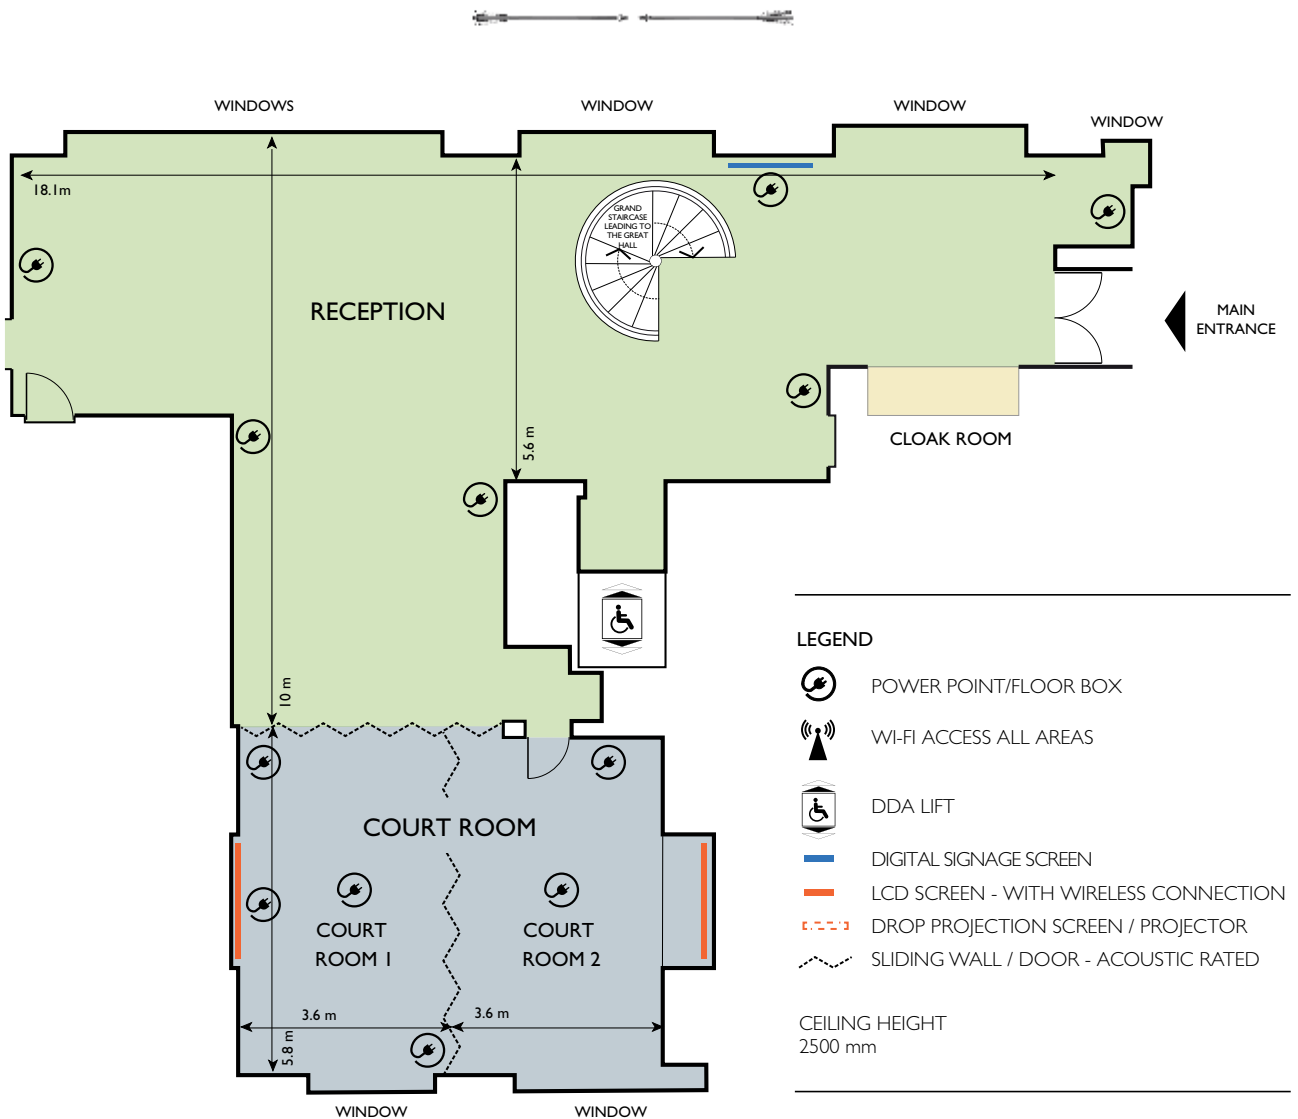

## GROUND FLOOR

# LOWER FLOOR

## LEGEND

-  MICROPHONE SOCKET
  -  POWER POINT/FLOOR BOX
  -  WI-FI ACCESS ALL AREAS
  -  DDA LIFT
  -  DIGITAL SIGNAGE SCREEN
  -  LCD SCREEN - WITH WIRELESS CONNECTION
  -  DROP PROJECTION SCREEN / PROJECTOR
  -  SLIDING WALL / DOOR - ACOUSTIC RATED
- CEILING HEIGHT  
2650 - 2800 mm

## ROOM CAPACITIES

Floor	Room									Reception	Exhibitions
GROUND FLOOR	Reception	N/A	N/A	N/A	N/A	N/A	N/A	N/A	N/A	120	Please enquire for capacities
	Court Room	32	N/A	12	40	24	32	20	20	46	
	Court Room 1	16	N/A	N/A	20	18	16	10	10	23	
	Court Room 2	16	N/A	N/A	20	18	16	10	10	23	
LOWER FLOOR	The Great Hall	40	60	60	160	65	122	100	80	160	
	Meeting Room	16	N/A	N/A	16	N/A	N/A	N/A	20	N/A	